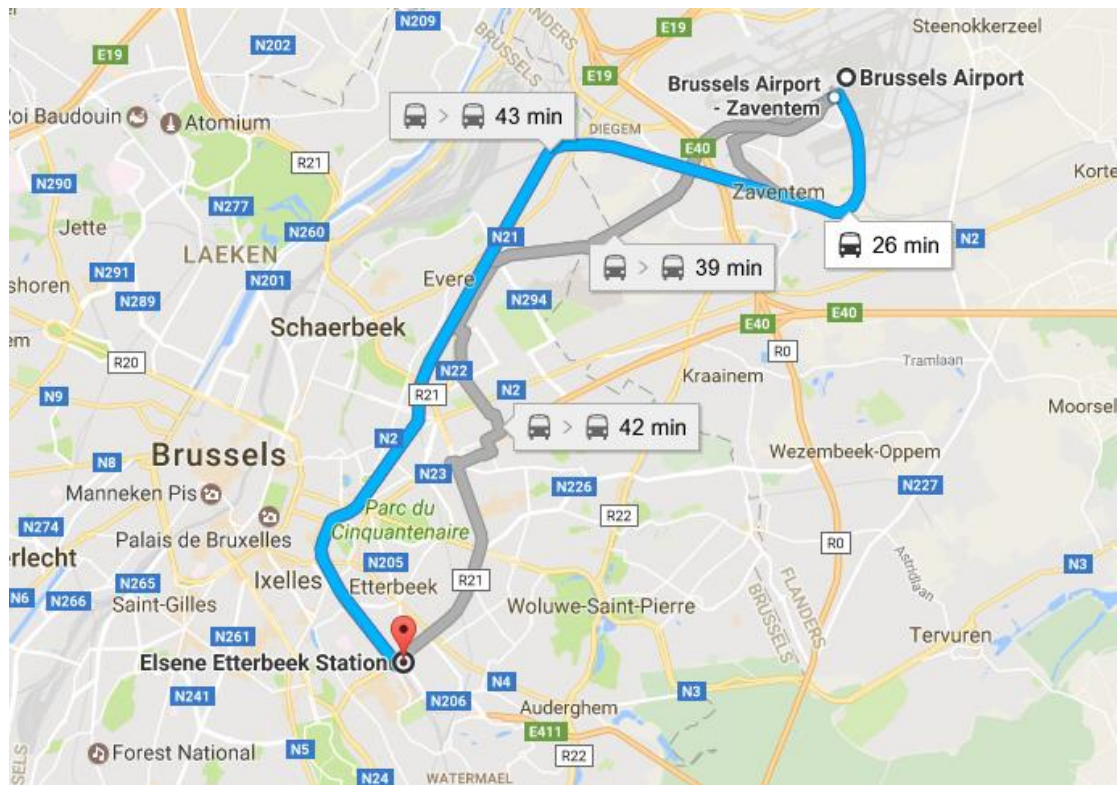

Brussels Privacy Symposium

19 November 2019

DIRECTIONS TO U-RESIDENCE

Venue: Green Room, U-Residence, Vrije Universiteit Brussel (Etterbeek campus)

Address: Pleinlaan 2, 1050, Brussel (Access also via Generaal Jacqueslaan 271, 1050 Brussel)

Public transport: *See annex for directions from airport and city centre. U-Residence is less than 5 minutes walking from Etterbeek station. Both tram 7 and tram 25 stop in front of U-Residence (VUB stop).*

Parking: *Free but limited street parking available on Pleinlaan (use entrance 9 Generaal Jacqueslaan, or 11 or 12 Pleinlaan, see campus map)*

Public transport information: <https://www.stib-mivb.be/index.htm?l=en>

U-Residence is less than 5 minutes walking from Etterbeek station (see also VUB Etterbeek campus map).

Direction from Gare Centrale to Etterbeek Gare

- At Gare Centrale take Metro Line 1 direction Stockel
- Change at Montgomery
- Take the Tram 25 direction Boondael Gare or 7 direction Vanderkindere,
- Disembark at VUB or Etterbeek Station