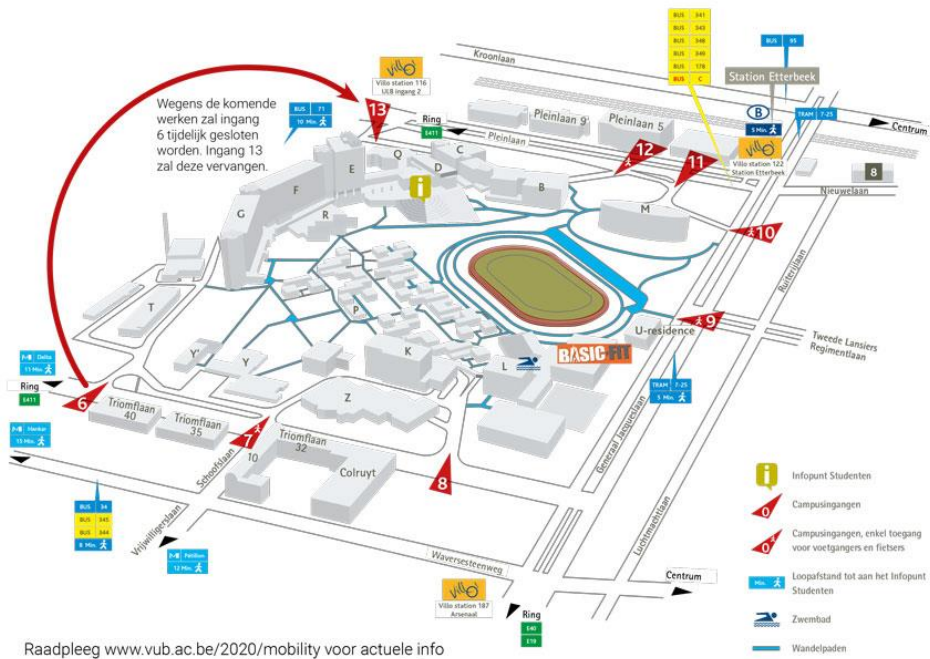

VUB Etterbeek Campus

CAMPUS ETTERBEEK | LEGENDE

Raadpleeg www.vub.ac.be/2020/mobility voor actuele info over toegang tot de campus tijdens diverse bouwprojecten.