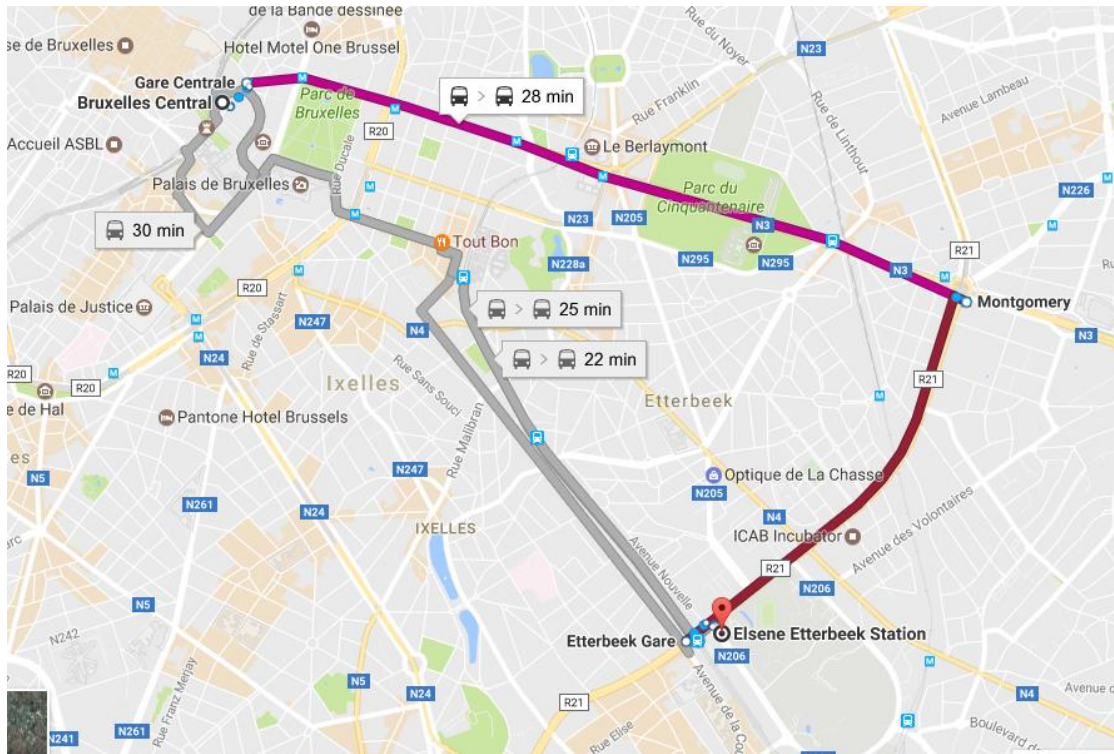

Public transport: *See annex for directions from airport and city centre. U-Residence is less than 5 minutes walking from Etterbeek station. Both tram 7 and tram 25 stop in front of U-Residence (VUB stop).*

Taxi service: *Taxi Vert +32 (2) 349.49.49*

Directions from Zaventem Airport to Etterbeek Gare

From Zaventem Airport, take the train direction Dinant (16 minutes past the hour) or direction Charleroi Sud/Zuid (47 minutes past the hour) and disembark at Etterbeek Station (around 26 minutes).

U-Residence is less than 5 minutes walking from Etterbeek station (see also VUB Etterbeek campus map).

Direction from Gare Centrale to Etterbeek Gare

- At Gare Centrale take Metro Line 1 direction Stockel
- Change at Montgomery
- Take the Tram 25 direction Boondael Gare or 7 direction Vanderkindere,
- Disembark at VUB or Etterbeek Station

Directions from Brussels Midi to Etterbeek Gare

Option 1 - Take the S8 train, destination Ottignies, disembark at Etterbeek Gare

Option 2 (30 minutes)

- Take the Metro number 2 or 6 to Trone, direction Elisabeth
- At Trone, take the 95 bus, direction Weiner, disembark at Etterbeek Station