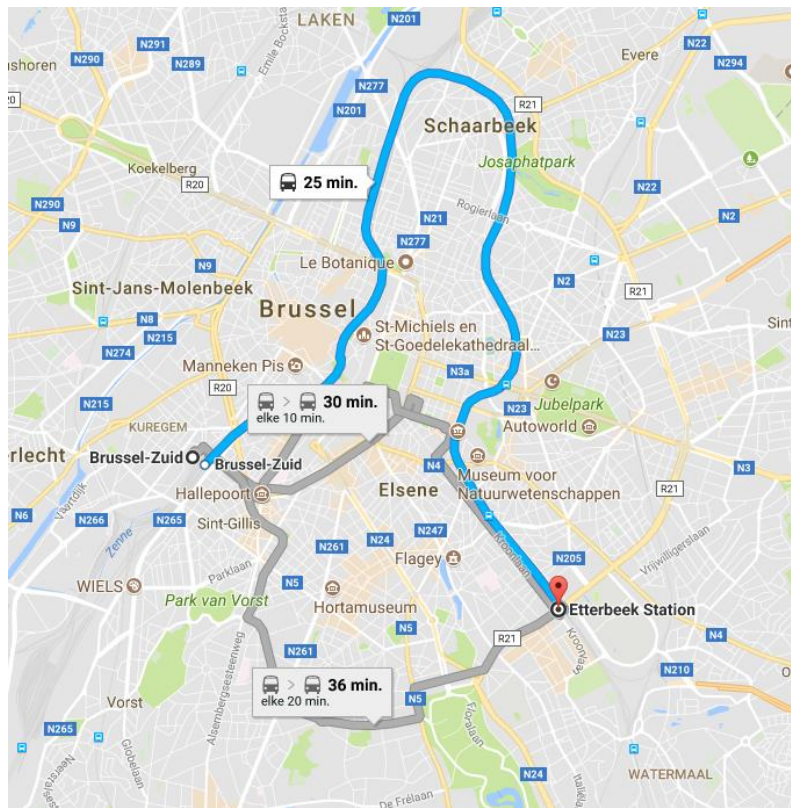

Brussels Privacy Symposium

19 November 2019

DIRECTIONS TO U-RESIDENCE

Venue: Green Room, U-Residence, Vrije Universiteit Brussel (Etterbeek campus)

Address: Pleinlaan 2, 1050, Brussel (Access also via Generaal Jacqueslaan 271, 1050 Brussel)

Public transport: *See annex for directions from airport and city centre. U-Residence is less than 5 minutes walking from Etterbeek station. Both tram 7 and tram 25 stop in front of U-Residence (VUB stop).*

U-Residence is less than 5 minutes walking from Etterbeek station (see also VUB Etterbeek campus map).

Direction from Gare Centrale to Etterbeek Gare

- At Gare Centrale take Metro Line 1 direction Stockel
- Change at Montgomery
- Take the Tram 25 direction Boondael Gare or 7 direction Vanderkindere,
- Disembark at VUB or Etterbeek Station

Directions from Brussels Midi to Etterbeek Gare

Option 1 - Take the S8 train, destination Ottignies, disembark at Etterbeek Gare

Option 2 (30 minutes)

- Take the Metro number 2 or 6 to Trone, direction Elisabeth
- At Trone, take the 95 bus, direction Weiner, disembark at Etterbeek Station