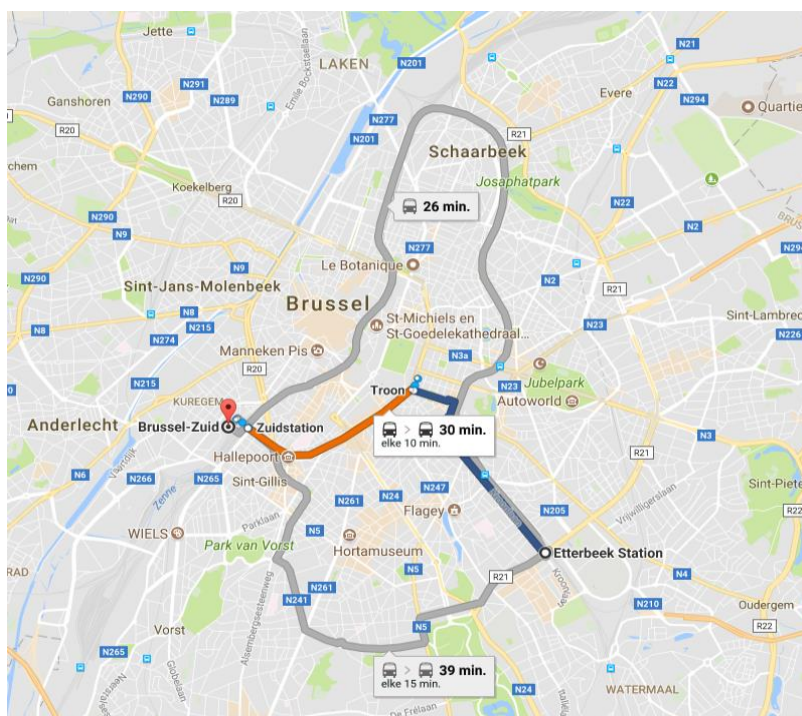

Public transport: *See annex for directions from airport and city centre. U-Residence is less than 5 minutes walking from Etterbeek station. Both tram 7 and tram 25 stop in front of U-Residence (VUB stop).*

Taxi service: *Taxi Vert +32 (2) 349.49.49*

Directions from Zaventem Airport to Etterbeek Gare

From Zaventem Airport, take the train direction Dinant (16 minutes past the hour) or direction Charleroi Sud/Zuid (47 minutes past the hour) and disembark at Etterbeek Station (around 26 minutes).

U-Residence is less than 5 minutes walking from Etterbeek station (see also VUB Etterbeek campus map).

Direction from Gare Centrale to Etterbeek Gare

- At Gare Centrale take Metro Line 1 direction Stockel
- Change at Montgomery
- Take the Tram 25 direction Boondael Gare or 7 direction Vanderkindere,
- Disembark at VUB or Etterbeek Station

Directions from Brussels Midi to Etterbeek Gare

Option 1 - Take the S8 train, destination Ottignies, disembark at Etterbeek Gare

Option 2 (30 minutes)

- Take the Metro number 2 or 6 to Trone, direction Elisabeth
- At Trone, take the 95 bus, direction Weiner, disembark at Etterbeek Station